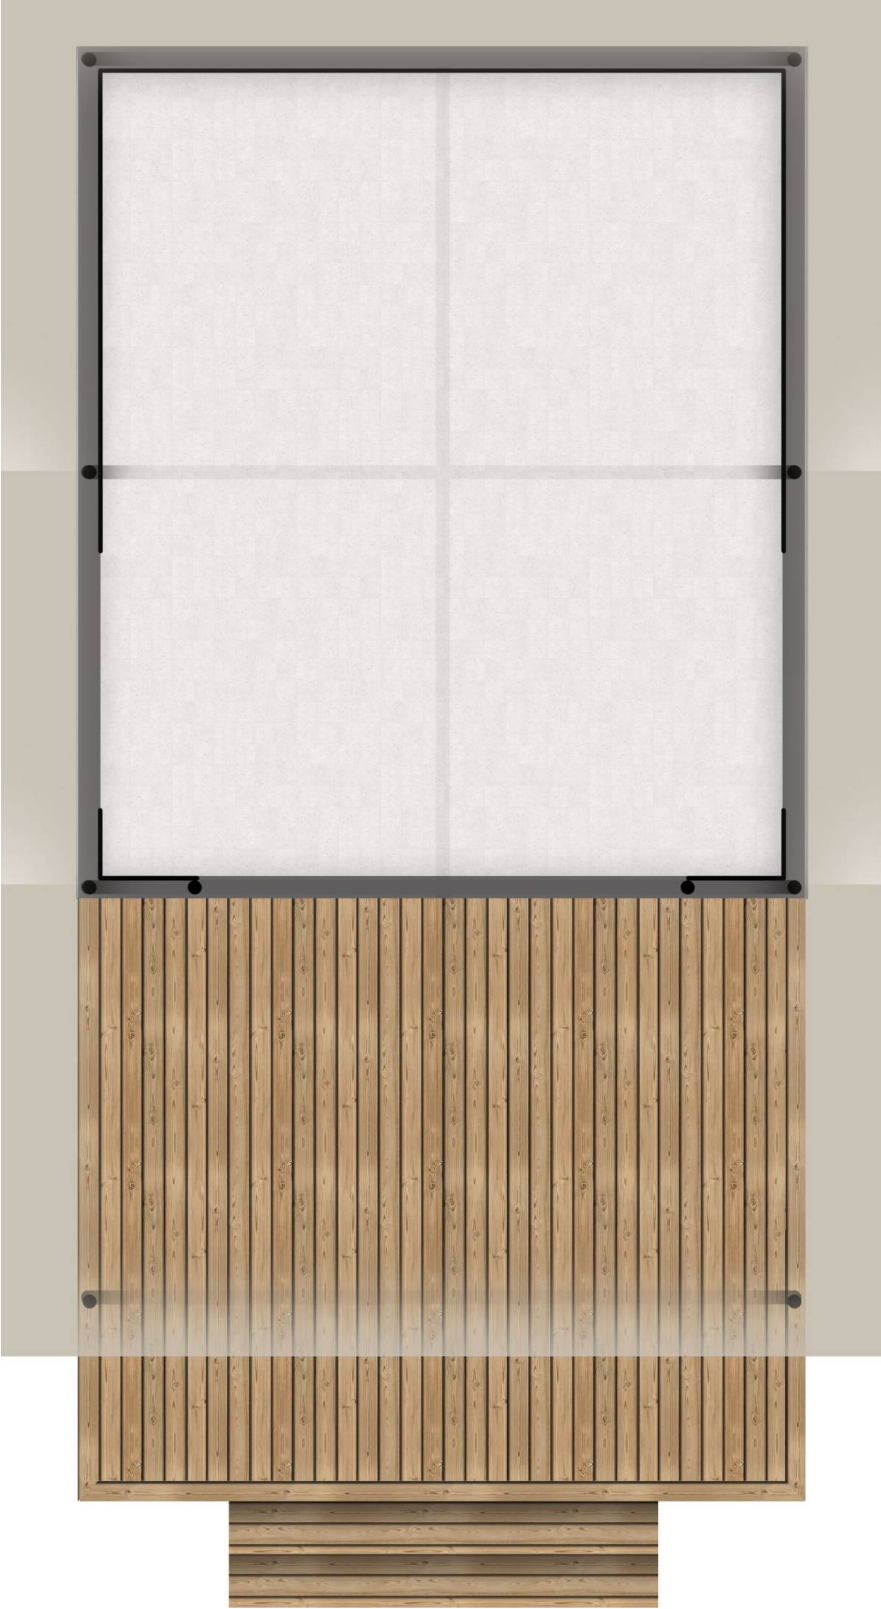

# Safari S BASIC

Facade:

**Layout:**

**A1 GENERAL**

Length interior/exterior	3,76/6,3
Width interior/exterior	3,19/4,09
Height interior/exterior	3,15/3,76
Area	18,12
Number of beds	-
Number of bedrooms	-
Number of bathrooms	-
Kitchen	-
Transport length	5,68
Transport width	2,28
Transport height	2,33
Dimension terrace	3,19x1,91

**B1 CHASSIS**

Inflatable wheels	O
Detachble hook	O
Leveling Feet	X
Powder coated steel chassis	X
Cointainer transport kit	O
Anchoring kit	O
Detachble hook with third wheel	O

**B2 FLOOR**

Vynil flooring	X
Moisture resistant CTB-H floor 19 mm with ALU isolation floor foil	X

**B3 EXTERIOR WALLS**

PVC transport protection	X
Sturdy round wooden beams fi 100 mm	X
Powder coated steel connectors	X
Roof canvas PVC Sattler Complain 745 7M4 640g/m2 (FR)	X
Roof canvas TenCate Campshield FR1 420g/m2 (FR)	O
Interior canvas TenCate Campshield FR2 290g/m2 (FR)	O
Chassis cover PVC 20cm	X

**Safari S BASIC**

Chassis cover Campshield FR1 20cm	O
Chassis cover Campshield FR1 45cm	O
Chassis cover PVC 45cm	O
Window with mosquito net	X
Internal canvas rolo	X
Front entrance opening section on zipper	X
Side wall opening sections on zipper	O
Mosquito net for entrance opening	O
External cristal PVC rolo with Vecro tape	X
Mosquito net preinstallation on entrance doors	X
Pad lock system	X
Master key for pad lock system	O
Stick for door zipper	X
Detachable front side of the canvas	X
Winter cover	O
Interior canvas Subrenat CAMP420PC 2I 420g/m2	X
Roof Subrenat CAMP420PC 2I 420g/m2	O