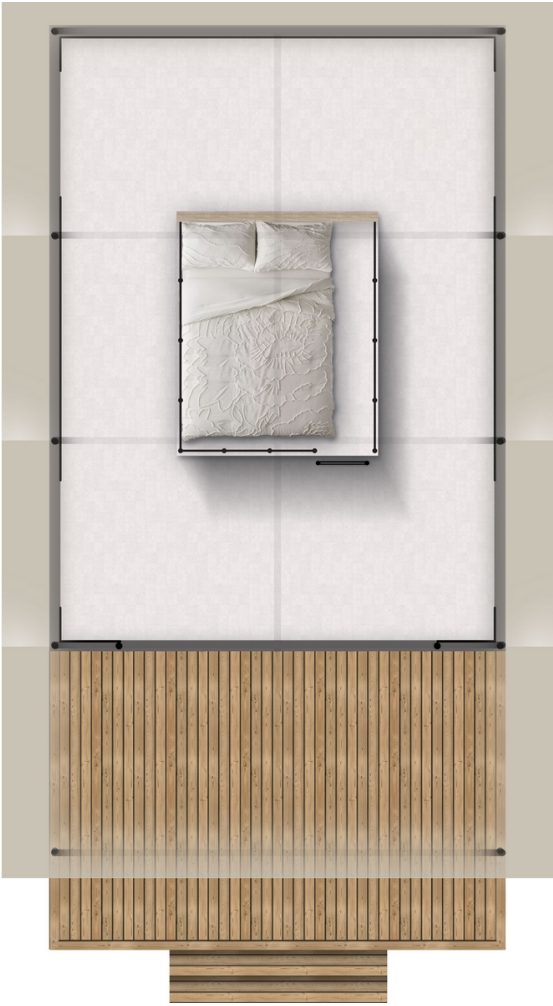

Safari M FAMILY+

Facade:

Layout:

A1 GENERAL

Length interior/exterior	5,68/8,43
Width interior/exterior	4,09/4,92
Height interior/exterior	3,55/4,6
Area	31,12+7
Number of beds	6
Number of bedrooms	3
Number of bathrooms	1
Loft bedroom	X
Kitchen	X
Transport length	5,68
Transport width	2,28
Transport height	2,4
Dimension terrace	4,09x1,91

B1 CHASSIS

Inflatable wheels	O
Detachble hook	O
Leveling Feet	X
Powder coated steel chassis	X
Cointainer transport kit	O
Anchoring kit	O
Detachble hook with third wheel	O

B2 FLOOR

Vynil flooring	X
Moisture resistant CTB-H floor 19 mm with ALU isolation floor foil	X