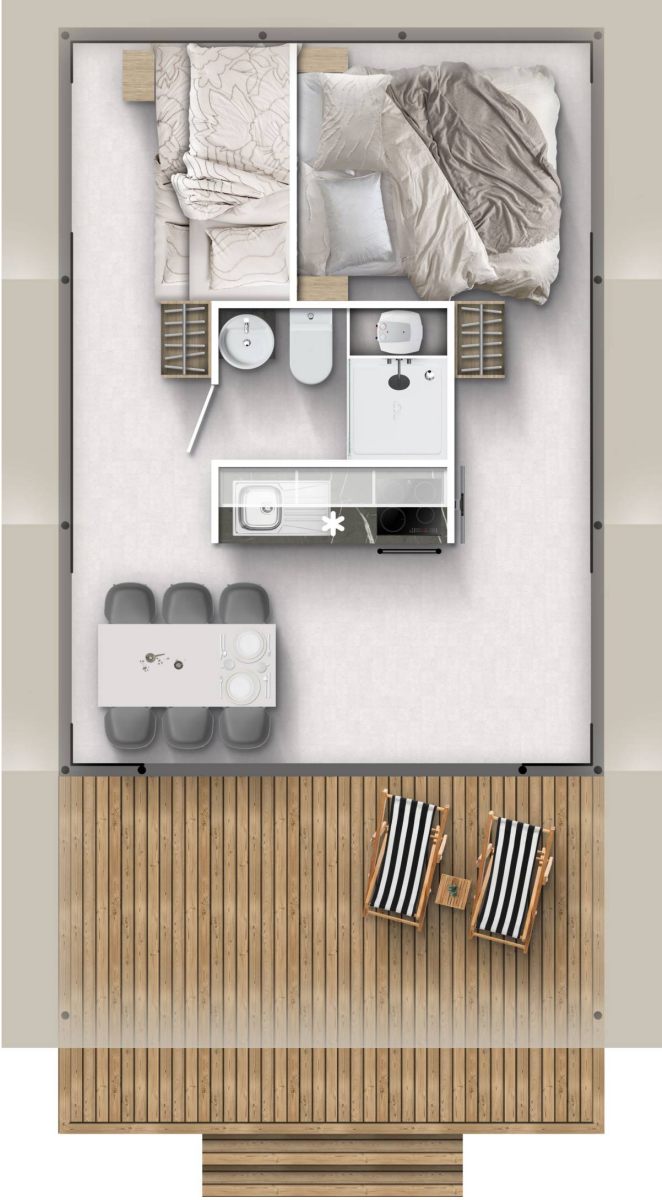

Safari M FAMILY+

Facade:

Layout:

A1 GENERAL

Length interior/exterior	5,68/8,43
Width interior/exterior	4,09/4,92
Height interior/exterior	3,55/4,6
Area	31,12+7
Number of beds	6
Number of bedrooms	3
Number of bathrooms	1
Loft bedroom	X
Kitchen	X
Transport length	5,68
Transport width	2,28
Transport height	2,4
Dimension terrace	4,09x1,91

B1 CHASSIS

Inflatable wheels	O
Detachble hook	O
Leveling Feet	X
Powder coated steel chassis	X
Cointainer transport kit	O
Anchoring kit	O
Detachble hook with third wheel	O

B2 FLOOR

Vynil flooring	X
Moisture resistant CTB-H floor 19 mm with ALU isolation floor foil	X

C3 MASTER BEDROOM

Safe in master bedroom	O
Double bed with slatted bed base	160x200
Foam mattresses (25 kg/m ²) in master bedroom	X
Foam mattresses (35 kg/m ²) in master bedroom	O
Ottoman upholstered bed in master bedroom	O
Topper for mattresses in master bedroom	O
Upholstered bed in master bedroom	O
Wooden bed upholstery in master bedroom	O
Upholstered headboard in master bedroom	O
Bedside tables in master bedroom	X
Wardrobe in master bedroom	X
Ambiental LED lightning under the shelf in master bedroom	O
Reading LED lights in master bedroom	X
USB charging modules in master bedroom (2 x C, 2 x A)	O
Built-in wireless charger in master bedroom	O
TV module in master bedroom (1x TV socket, 2x socket)	O
Electrical socket in master bedroom	X

C6 BATHROOM

Shower cabin	90x75
Shower swing doors with security glass	X
Shower PVC wall	X
Shower rail with sliding shower holder	X
Wash-stand with mixer tap	X
Mirror with shelf in bathroom	X
Ceramic toilet with toilet seat	X
PVC toilet tank with saving function	X
Towel holder	X
Toilet roll holder	X
Hangers in bathroom (2 pcs)	X
Hairdryer in bathroom	O
Electrical socket in bathroom	X