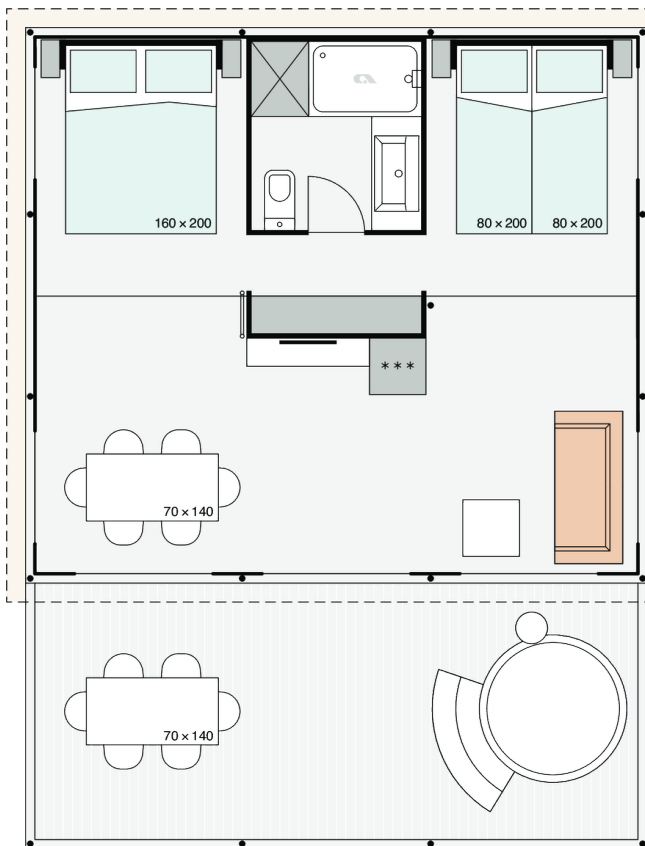

Boutique XL FAMILY

Boutique XL FAMILY

Facade:

Layout:

Boutique XL Family

Boutique XL fasada

Layout 2:

Boutique XL Family mansarda

A1 GENERAL

Length interior/exterior	6,6/7,62
Width interior/exterior	5,9/6,9
Height interior/exterior	3,89/4,67
Area	39+7
Number of beds	6
Number of bedrooms	3
Number of bathrooms	1
Kitchen	-
Loft bedroom	X
Transport length	5,9
Transport width	2,3
Transport height	2,55