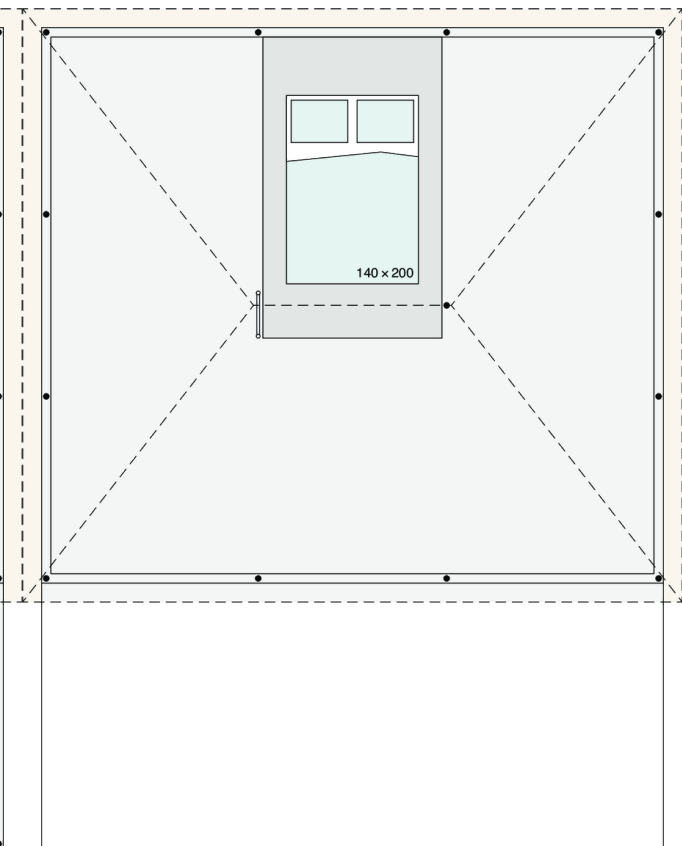

Boutique XL FAMILY

Boutique XL FAMILY

Facade:

Layout:

Boutique XL Family

Boutique XL fasada

Layout 2:

Boutique XL Family mansarda

A1 GENERAL

Length interior/exterior	6,6/7,62
Width interior/exterior	5,9/6,9
Height interior/exterior	3,89/4,67
Area	39+7
Number of beds	6
Number of bedrooms	3
Number of bathrooms	1
Kitchen	-
Loft bedroom	X
Transport length	5,9
Transport width	2,3
Transport height	2,55