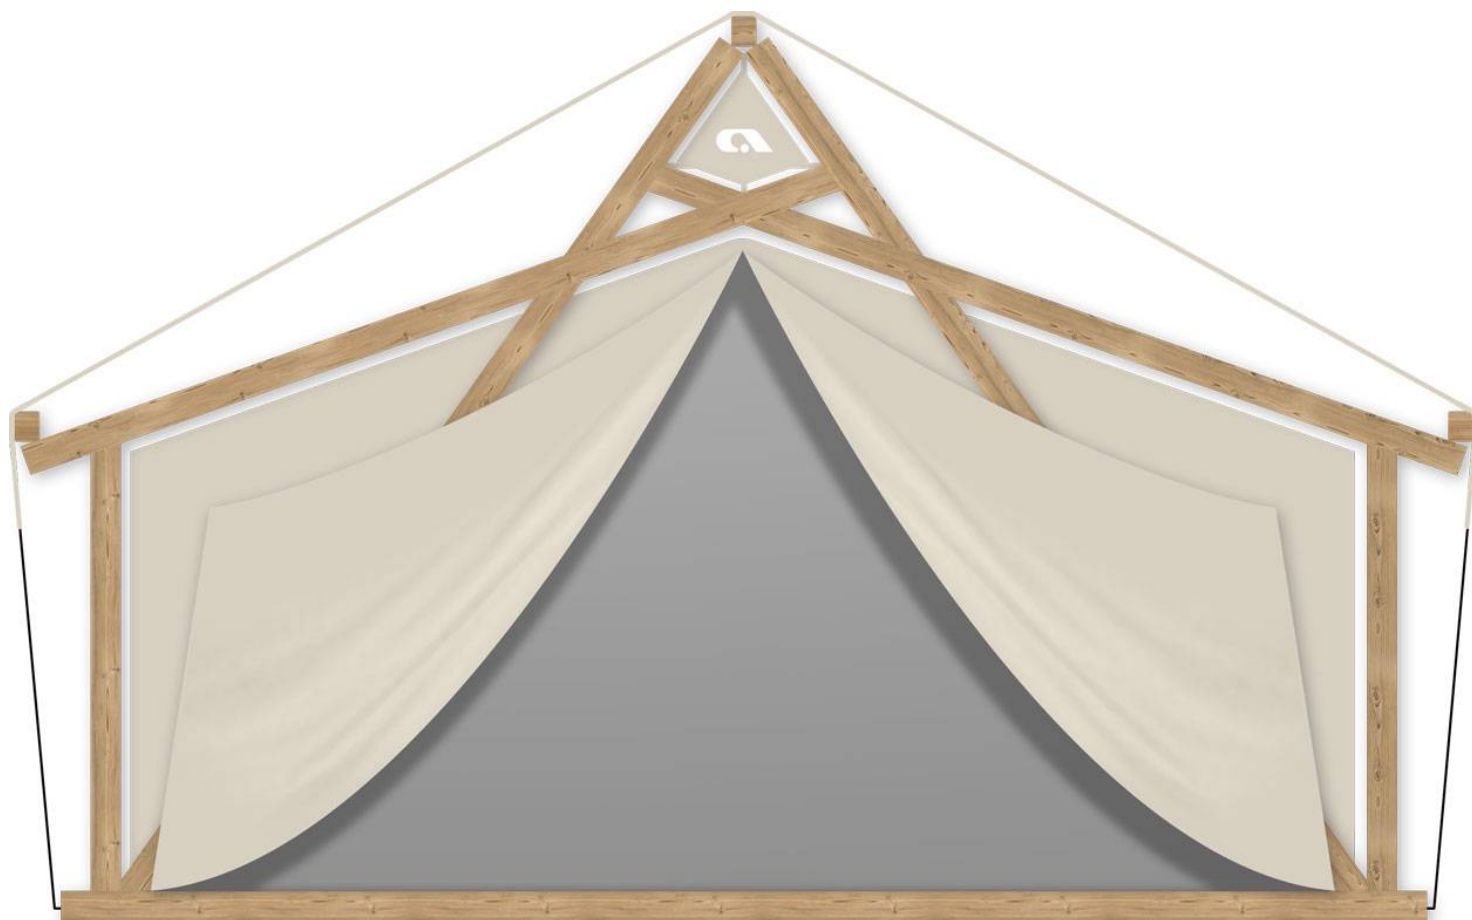

# Basic ADRIATIC

**Facade:**

**Layout:**

**A1 GENERAL**

Length interior/exterior	5/7,5
Width interior/exterior	5,05/5,85
Height interior/exterior	2,63/3,63
Area	39,16
Number of beds	-
Number of bedrooms	-
Number of bathrooms	-
Loft bedroom	-
Kitchen	-
Transport length	7,5
Transport width	2,28
Transport height	2,4
Dimension terrace	5,05x2,31

**B1 CHASSIS**

Leveling Feet	X
Wooden leveling feet 250mm	X
Wooden leveling feet 400mm	O
Subframework of spruce wood	X
Anchoring kit	O

**B2 FLOOR**

Larchwood boards U-connect	X
----------------------------	---

**B3 EXTERIOR WALLS**

Construction poles Pinewood BSH 100x120	X
Roof canvas PVC Sattler Complain 745 7M4 640g/m2 (FR)	X
Interior canvas TenCate Campshield FR2 290g/m2 (FR)	O
Wooden chassis cover Adriatic up to 245mm	O
Window with mosquito net	X
Internal canvas rolo	X
Front entrance opening section on zipper	X
Mosquito net for entrance opening	O
External cristal PVC rolo with Vecro tape	X

**Basic ADRIATIC**

Mosquito net preinstallation on entrance doors	X
Pad lock system	X
Master key for pad lock system	O
Stick for door zipper	X
Wooden chassis cover Adriatic from 400-700mm	O
Winter cover	O
Interior canvas Subrenat CAMP420PC 2I 420g/m2	X